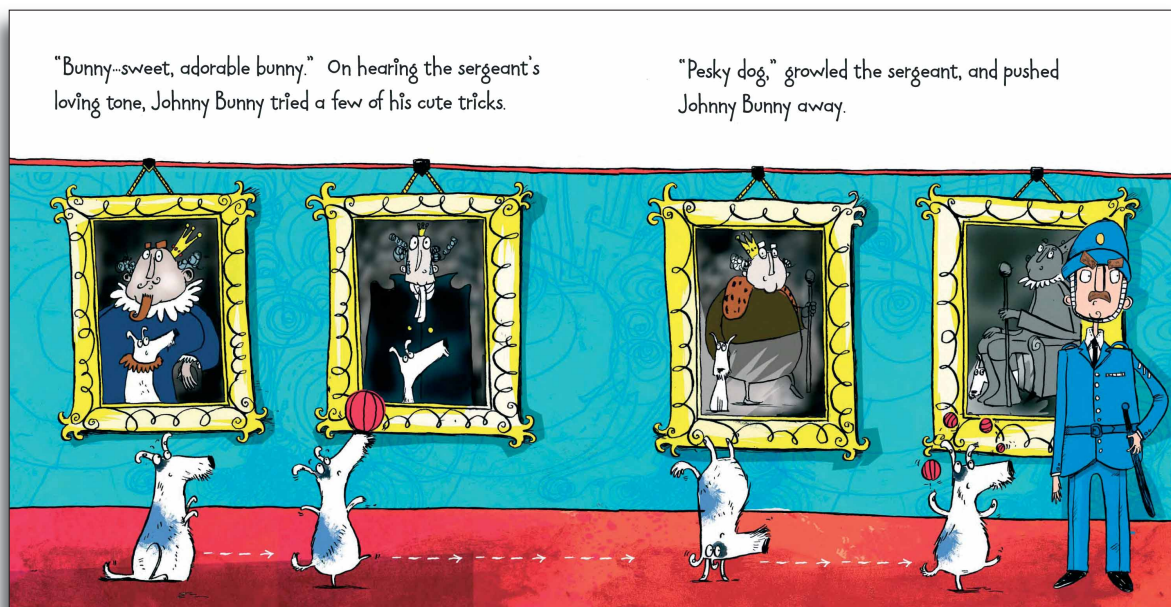

'The Bunny That Couldn't be Found' on CBeebies!
Actress Nicola Stephenson to read on 'Bedtime Stories'

On Wednesday 15th January at 6.50pm *The Bunny That Couldn't Be Found* by Angela Mitchell will be broadcast on CBeebies Bedtime Stories.

Maverick Publishing is delighted to have Nicola Stephenson, an actress whose credits include the popular TV shows, Brookside, Holby City and Clocking Off, as the celebrity reader for *The Bunny That Couldn't Be Found*. The book has received much acclaim for it's innovative illustrations by the brilliant Sarah Horne.

The book is a sequel to the very popular 'The Jelly That Wouldn't Wobble' which was read by Sally Phillips last May on CBeebies. Children will really enjoy hearing more of the eccentric character Princess Lolly and also some of her ridiculous retinue!